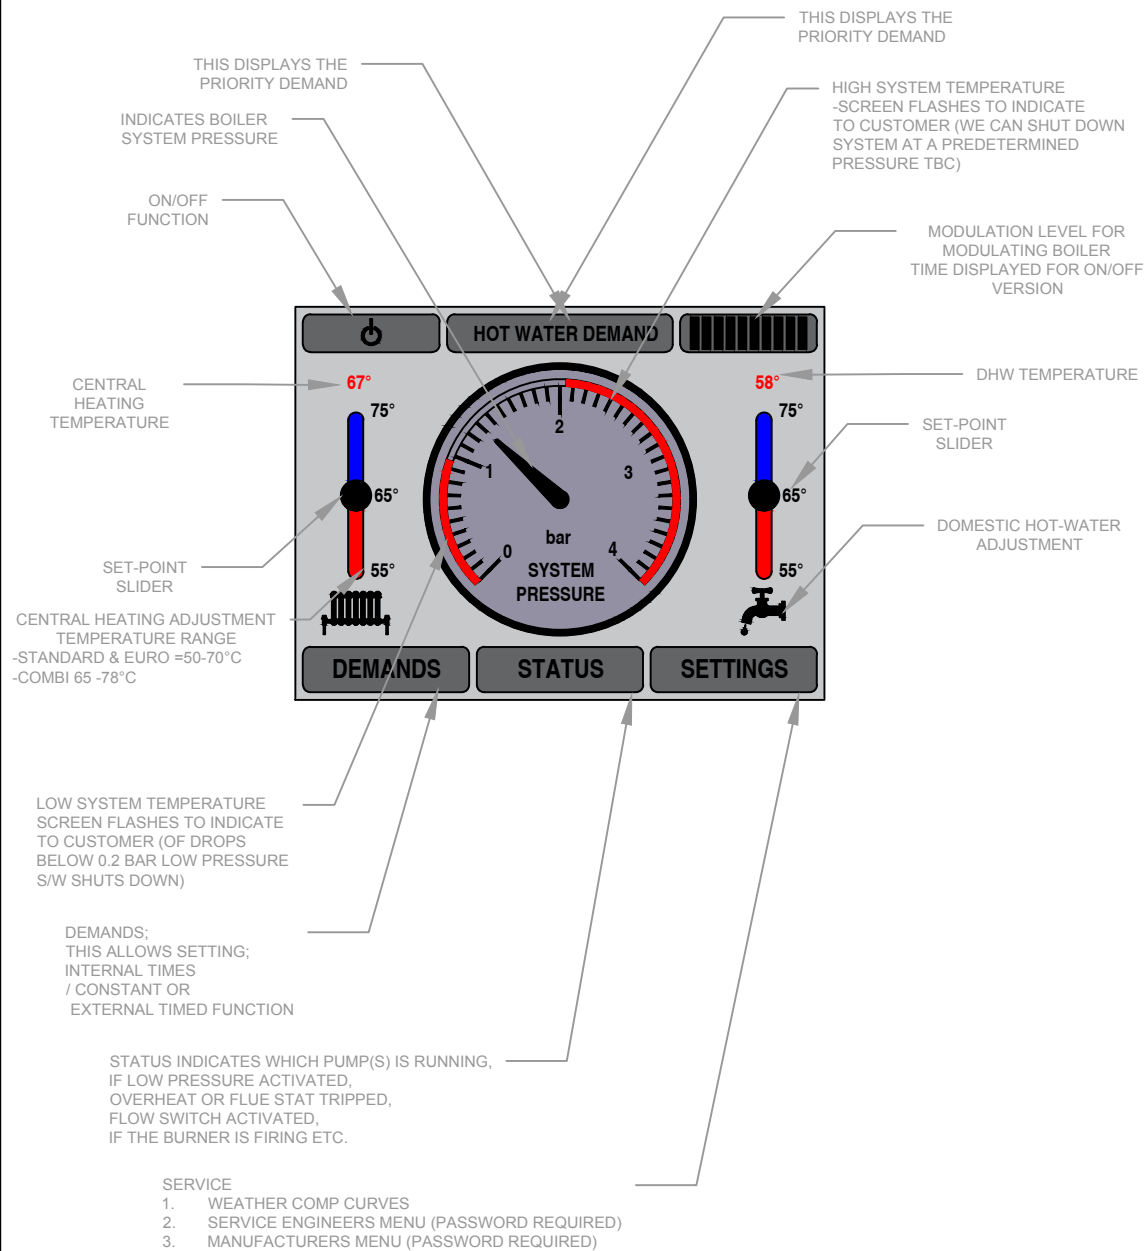

# GRANT UNIVERSAL OIL TOUCH SCREEN CONTROL -HOME SCREEN

# GRANT UNIVERSAL OIL TOUCH SCREEN CONTROL -DEMAND SCREEN

# GRANT UNIVERSAL OIL TOUCH SCREEN CONTROL -STATUS SCREEN

# GRANT UNIVERSAL OIL TOUCH SCREEN CONTROL -SETTINGS SCREEN